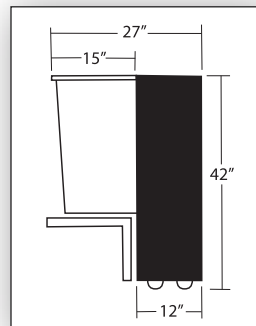

Standard features:

- Bleacher model - 5' x 42" • Floor model - 5' x 33"
- 6 outlet power strip • 2 grommeted cable holes
- Shelving • 20 colors available • 3" rubber casters
- 2" thick padding (30 oz. expanded vinyl)
- Bleacher model can be bleacher or floor mount
- All tables come with 1 color art work @ no charge

5' floor mount table with 1 Ad Pad

BASKETBALL

SCORERS TABLE DIMENSIONS

SLANTED BLEACHER MOUNT SCORERS TABLE

SLANTED FLOOR MOUNT SCORERS TABLE

BLEACHER MOUNT SCORERS TABLE

FLOOR MOUNT SCORERS TABLE

Protect your expensive gym floor with a **Fisher Gym Floor Cover System**. Ideal for commencements, dances, concerts, banquets...any event.