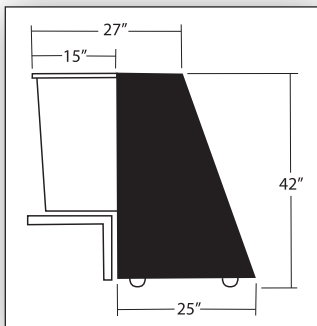

SCORERS TABLE DIMENSIONS

SLANTED BLEACHER MOUNT SCORERS TABLE