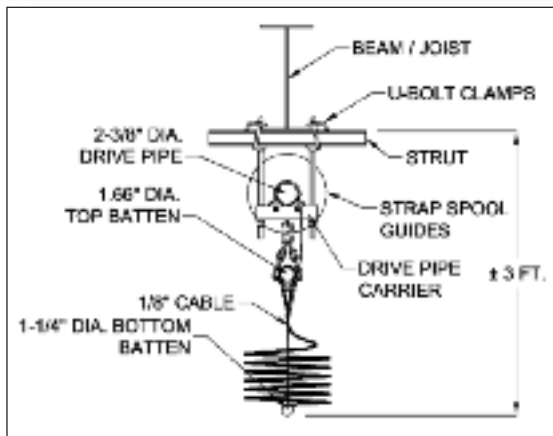

GDCFU Fold Up Curtains are both functional and attractive. 18 oz. reinforced vinyl and vinyl coated polyester mesh construction. The accordion style folding action is accomplished with cables running vertically through grommets as the bottom tube is raised. Smooth folding action is achieved by a 1 HP direct drive winch. The curtain is mounted to the building structure and is virtually invisible in the raised position. The center line drive shaft spreads the weight of the curtain over its entire length for proper alignment, appearance and safety. Available in 11 vinyl and 6 mesh color choices. Use a combination of mesh top and vinyl bottom, solid mesh or solid vinyl for your curtain style.