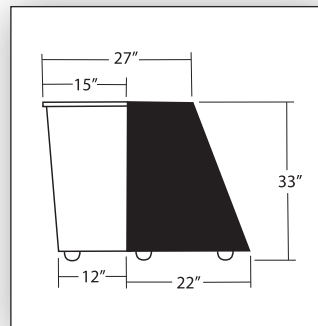

5' floor mount table with 1 Ad Pad

BASKETBALL

SCORERS TABLE DIMENSIONS

SLANTED BLEACHER MOUNT SCORERS TABLE

SLANTED FLOOR MOUNT SCORERS TABLE

BLEACHER MOUNT SCORERS TABLE

FLOOR MOUNT SCORERS TABLE

Protect your expensive gym floor with a **Fisher Gym Floor Cover System**. Ideal for commencements, dances, concerts, banquets...any event.