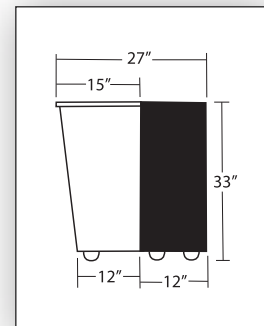

Standard features:

- Bleacher model - 5' x 42" • Floor model - 5' x 33"
- 6 outlet power strip • 2 grommeted cable holes
- Shelving • 20 colors available • 3" rubber casters
- 2" thick padding (30 oz. expanded vinyl)
- Bleacher model can be bleacher or floor mount
- All tables come with 1 color art work @ no charge

5' floor mount table with 1 Ad Pad

BASKETBALL

SCORERS TABLE DIMENSIONS

SLANTED BLEACHER MOUNT SCORERS TABLE

SLANTED FLOOR MOUNT SCORERS TABLE

BLEACHER MOUNT SCORERS TABLE

FLOOR MOUNT SCORERS TABLE

Protect your expensive gym floor with a **Fisher Gym Floor Cover System**. Ideal for commencements, dances, concerts, banquets...any event.