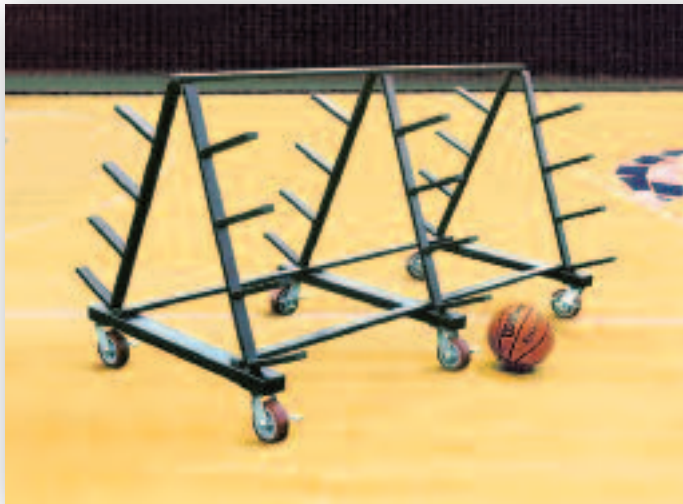

BASKETBALL

Custom Printed Folding Chairs

This chair features a thick, comfortable seat cushion and a curved backrest for superior lumbar support. Legs are fitted with non-scratch, non-skid caps.

- 11 frame and 7 vinyl colors
- Minimum order of 36 chairs for imprint
- Price includes 1 color imprint with optional second and third colors

CH100Custom Printed Folding Chair
 CHC200 ...Hanging Chair Cart
 (Holds 36 Chairs)

FLOOR COVER CARTS

FISHER

Placement, removal and storage of gym floor covers is easy when you have a **Fisher Floor Cover Cart**. Two models and options fit any budget.

Model #	Description
GFCCF Deluxe Model	Gym floor cover cart w/ steel welded frame Locking swivel casters - 6" dia. Holds up to 10 - 10' x 120' rolls Dimensions: 35"W x 144"L x 53"H / Wght: 700 lbs.
GFCCR GFCCART1000MTR GFCCART1000BR	Roller system (up to 10 per cart) Optional power winder by Ridgid® Optional brush - cleans vinyl as it is stored